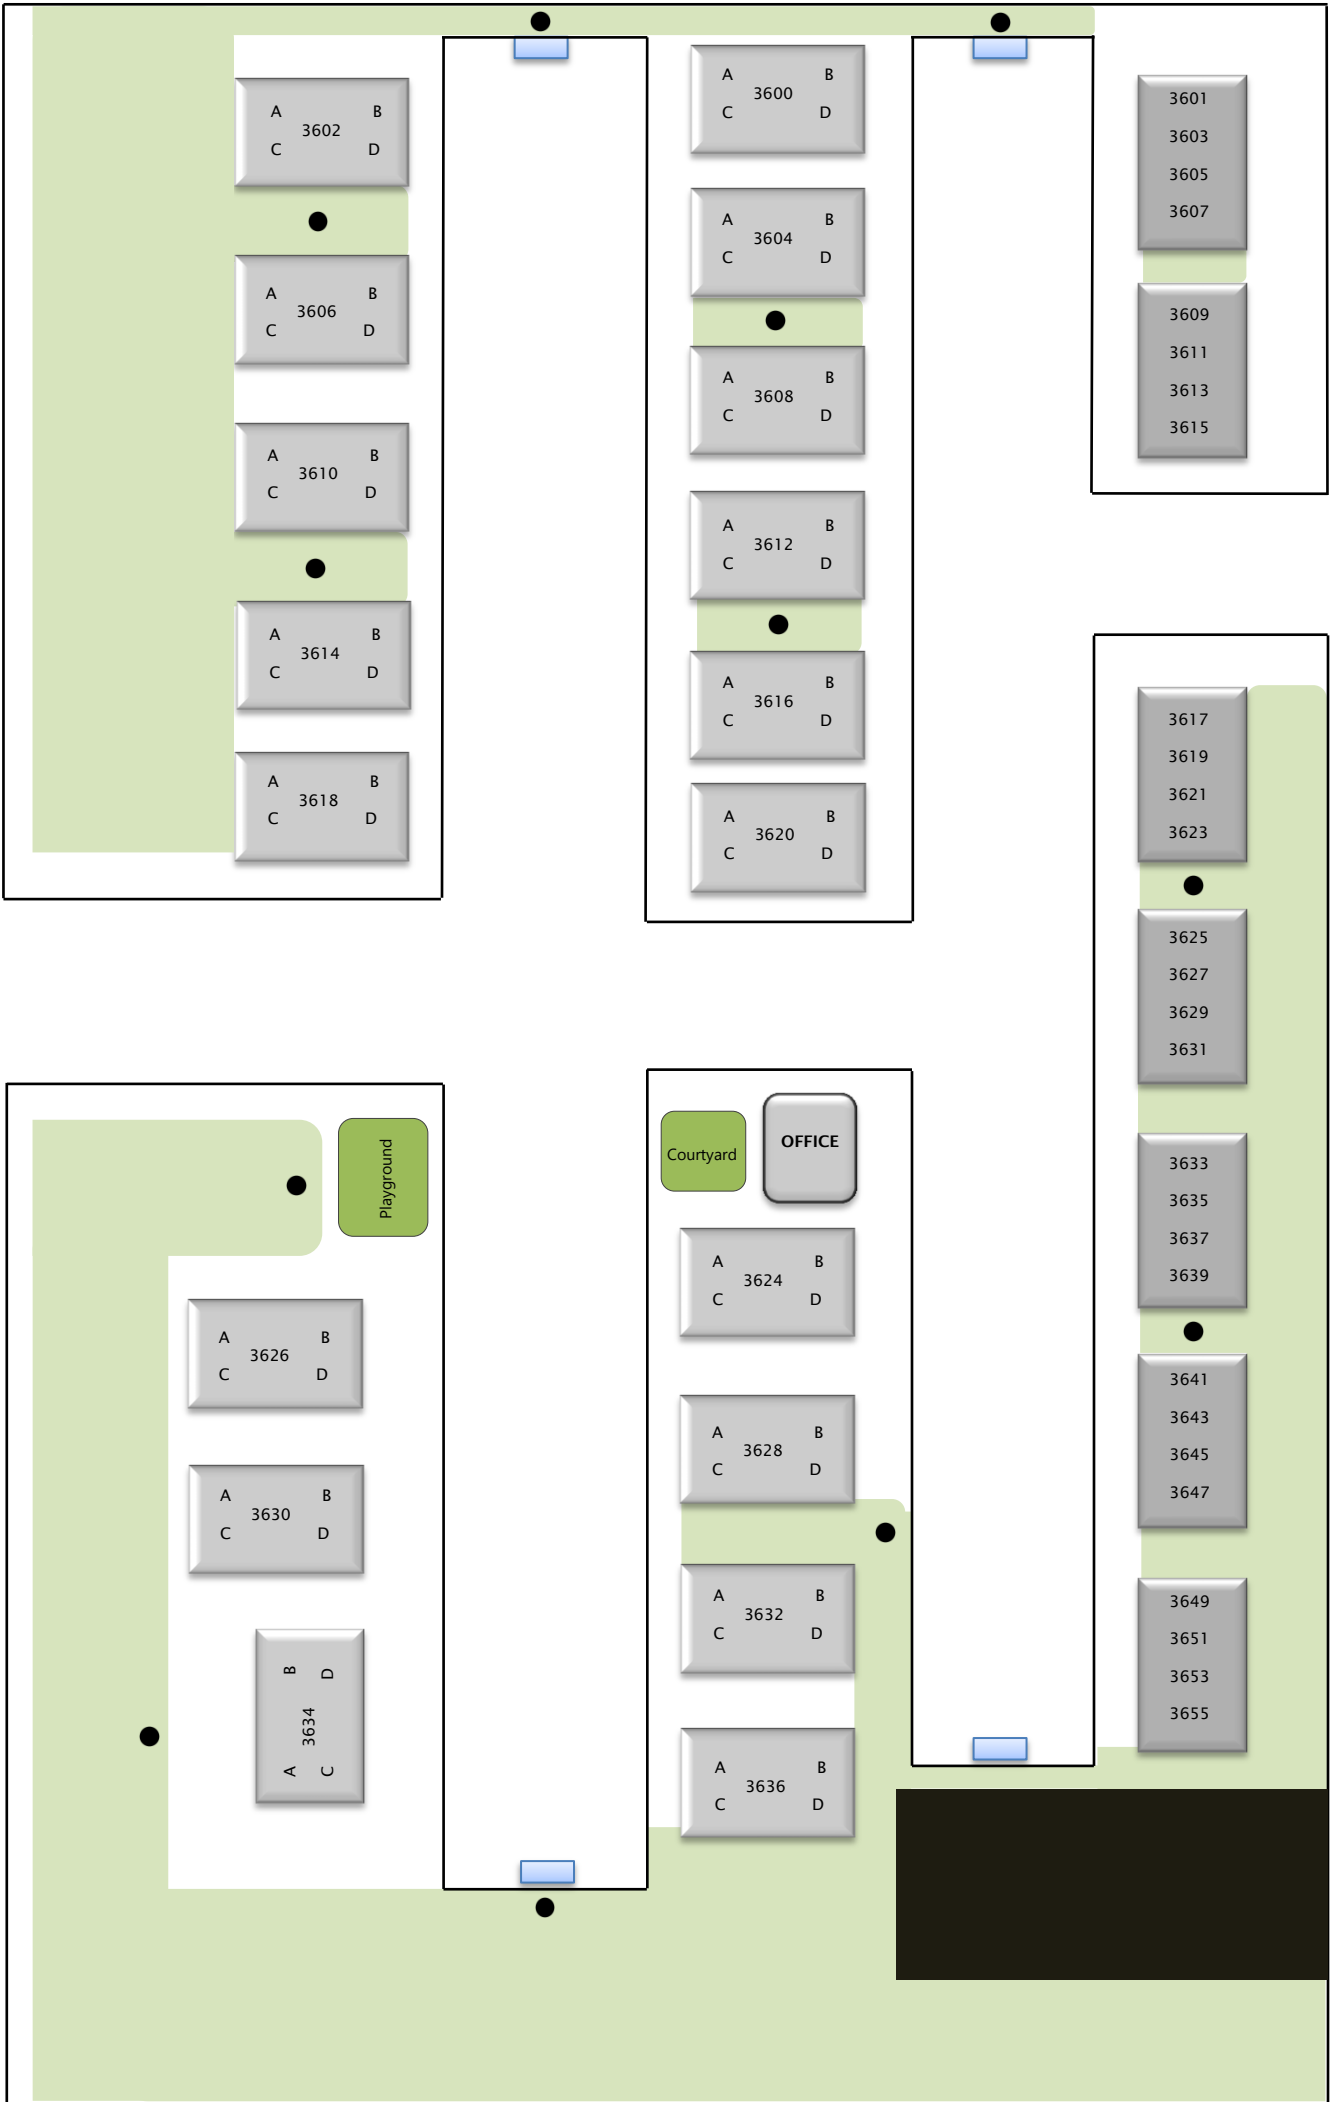

Devling Place Community Map

Chouteau Trfy

Cleveland Ave

Parvin Rd

- Pet Walking Zones
- No Pet Zone ***walking pets in any white zone is strictly prohibited
- Trash bins
- Pet Stations